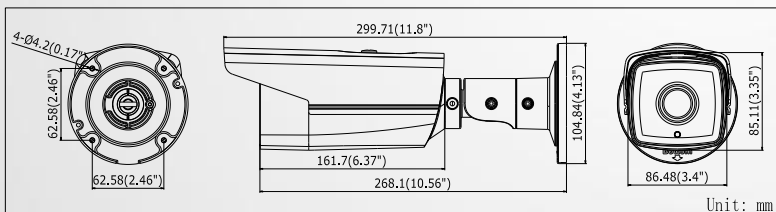

EP-2T42WD-I5 4MP EXIR Bullet Network Camera

Specification

Camera	
Image Sensor	1/3" Progressive Scan CMOS
Min. Illumination	0.01Lux @(F1.2,AGC ON), 0.028Lux @(F2.0,AGC ON), 0 Lux with IR
Shutter Speed	1/3 s ~ 1/10,000s
Slow Shutter	Support
Lens	(-I3: 4,6mm; -I5: 4,6,12mm; -I8: 6,12,16mm) @F2.0
Lens Mount	M12
Day & Night	IR cut filter with auto switch
WDR	120dB
Compression Standard	
Video Compression	H.264/MJPEG/H.264+
H.264 Type	Main Profile
Video Bit Rate	32 Kbps – 16 Mbps
Image	
Max. Resolution	2688 × 1520
Frame Rate	50Hz: 20fps (2688×1520), 25fps(1920×1080), 25fps(1280×720) 60Hz: 20fps (2688×1520), 30fps (1920×1080), 30fps(1280×720)
Image Enhancement	BLC/3D DNR/ROI
Image Setting	Rotate Mode, Saturation, Brightness, Contrast, Sharpness adjustable by client software or web browser
Day/Night Switch	Auto/Schedule/Triggered by Alarm In
Network	
Network Storage	NAS (Support NFS,SMB/CIFS)
Alarm Trigger	Intrusion detection,Line crossing detection, Motion detection,Dynamic analysis, Tampering alarm, Network disconnect, IP address conflict, Storage exception
Protocols	TCP/IP, UDP, ICMP, HTTP, HTTPS, FTP, DHCP, DNS, DDNS, RTP, RTSP, RTCP,PPPoE, NTP, UPnP, SMTP, SNMP, IGMP, 802.1X, QoS, IPv6, Bonjour
Security	Flash-prevention, dual stream, heartbeat, mirror, password protection, privacy mask, watermark, IP address filtering, Anonymous access
Standard	ONVIF(PROFILE S,PROFILE G),PSIA,CGI,ISAPI
General	
Communication Interface	1 RJ45 10M/100M Ethernet interface
Operating Conditions	-30 °C – 60 °C (-22 °F – 140 °F), Humidity 95% or less (non-condensing)
Power Supply	12V DC±10%, PoE (802.3af)
Power Consumption	I3: Max. 6W; I5: Max. 7.5W; I8: Max. 10.5W
Ingress Protection level	IP66
IR Range	I3: 30 meters; I5: 50 meters; I8: 80 meters
Dimensions	299.71 × 86.48 × 85.11(11.8" × 3.4" × 3.35")
Weight	1200g (2.65lbs)
Order Model	
EP-2T42WD-I5	