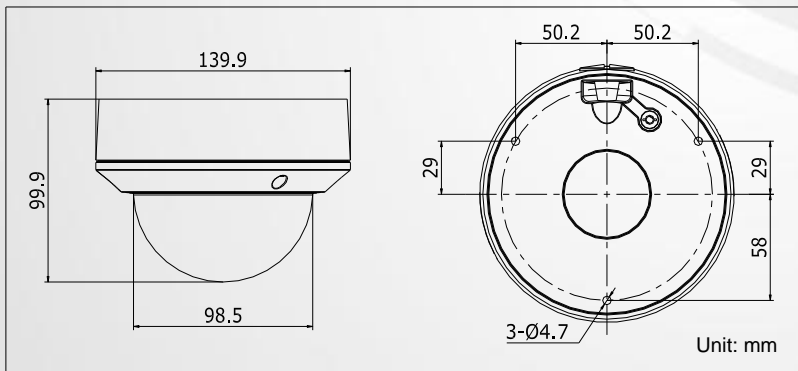

EP-2742FWD-IZS 4MP WDR Vari-focal Dome Network Camera

- 1/3" Progressive Scan CMOS
- Up to 4 megapixel resolution
- 120dB WDR
- 3D DNR
- Motorized lens 2.8-12mm (-Z)
- Up to 30 meters IR range
- Built-in Micro SD/SDHC/SDXC card slot, up to 128 GB
- Audio/alarm I/O (-S)
- Mobile Monitoring via EZVIZ P2P or iVMS-4500
- 12V DC±10%&PoE(802.3af)
- Support H.264+
- IP66
- IK10

Accessories

DS-1227ZJ
In-ceiling mount

DS-1273ZJ-135 Wallmount

DS-1273ZJ-135B Wallmount
with Junction box

DS-1280ZJ-DM21
Junction box

EP-2742FWD-IZS

4MP WDR Vari-focal Dome Network Camera

Specification